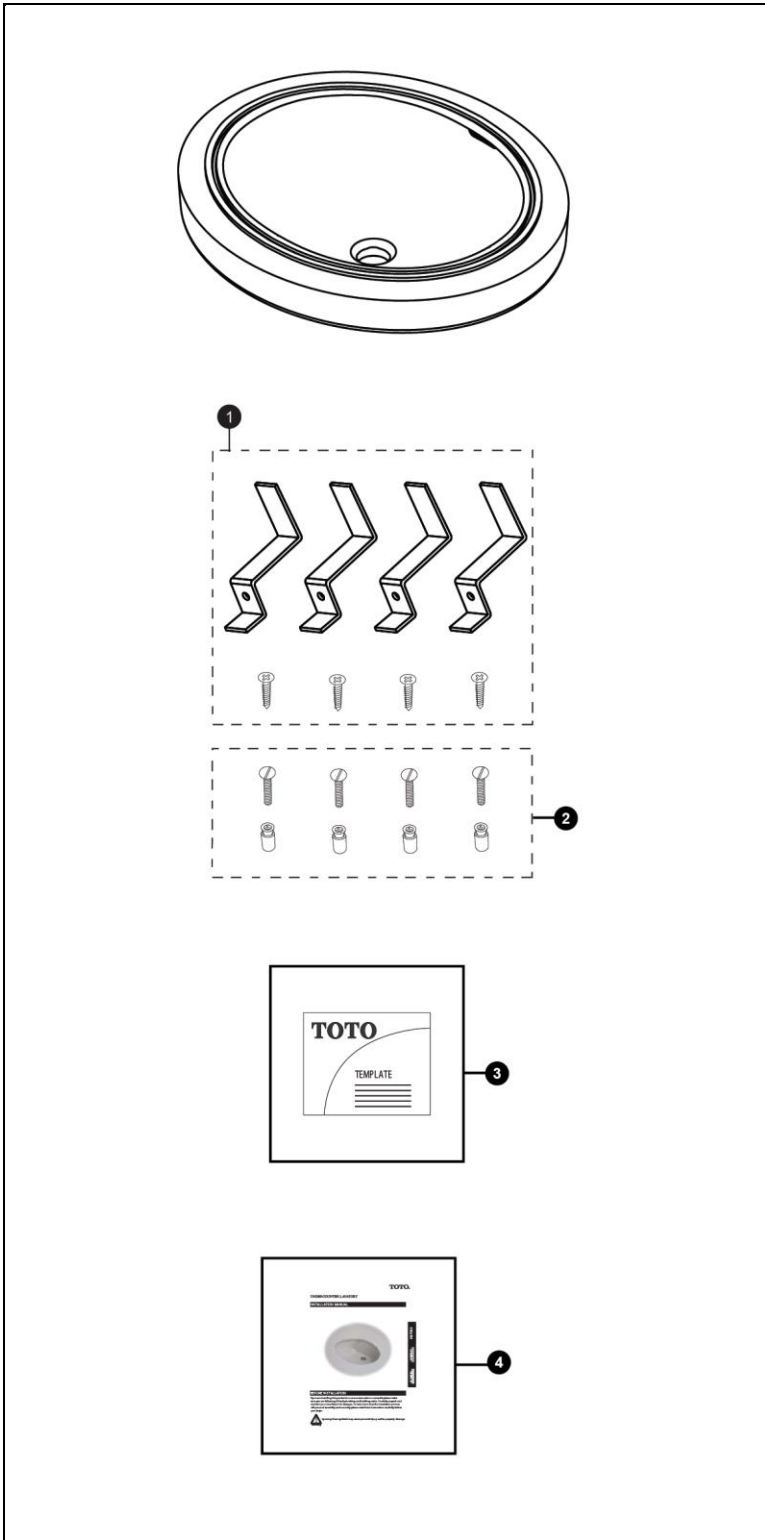

**Curva™
Under Counter Lavatory**

Item	Part	Description
1	THU409	Mounting set, UC lav, tall rim
2	THU410	Anchor set, UC lav, hard surface
3	0GU161	Template
4	0GU035-5	Installation and Owner's Manual, UC lav

Note:

Product Number Explanations	
Under Counter Lavatory	Colors
(LT) Lavatory	(#01) Cotton
(183) Model	(#12) Sedona Beige

Actual Product may vary slightly from illustration.